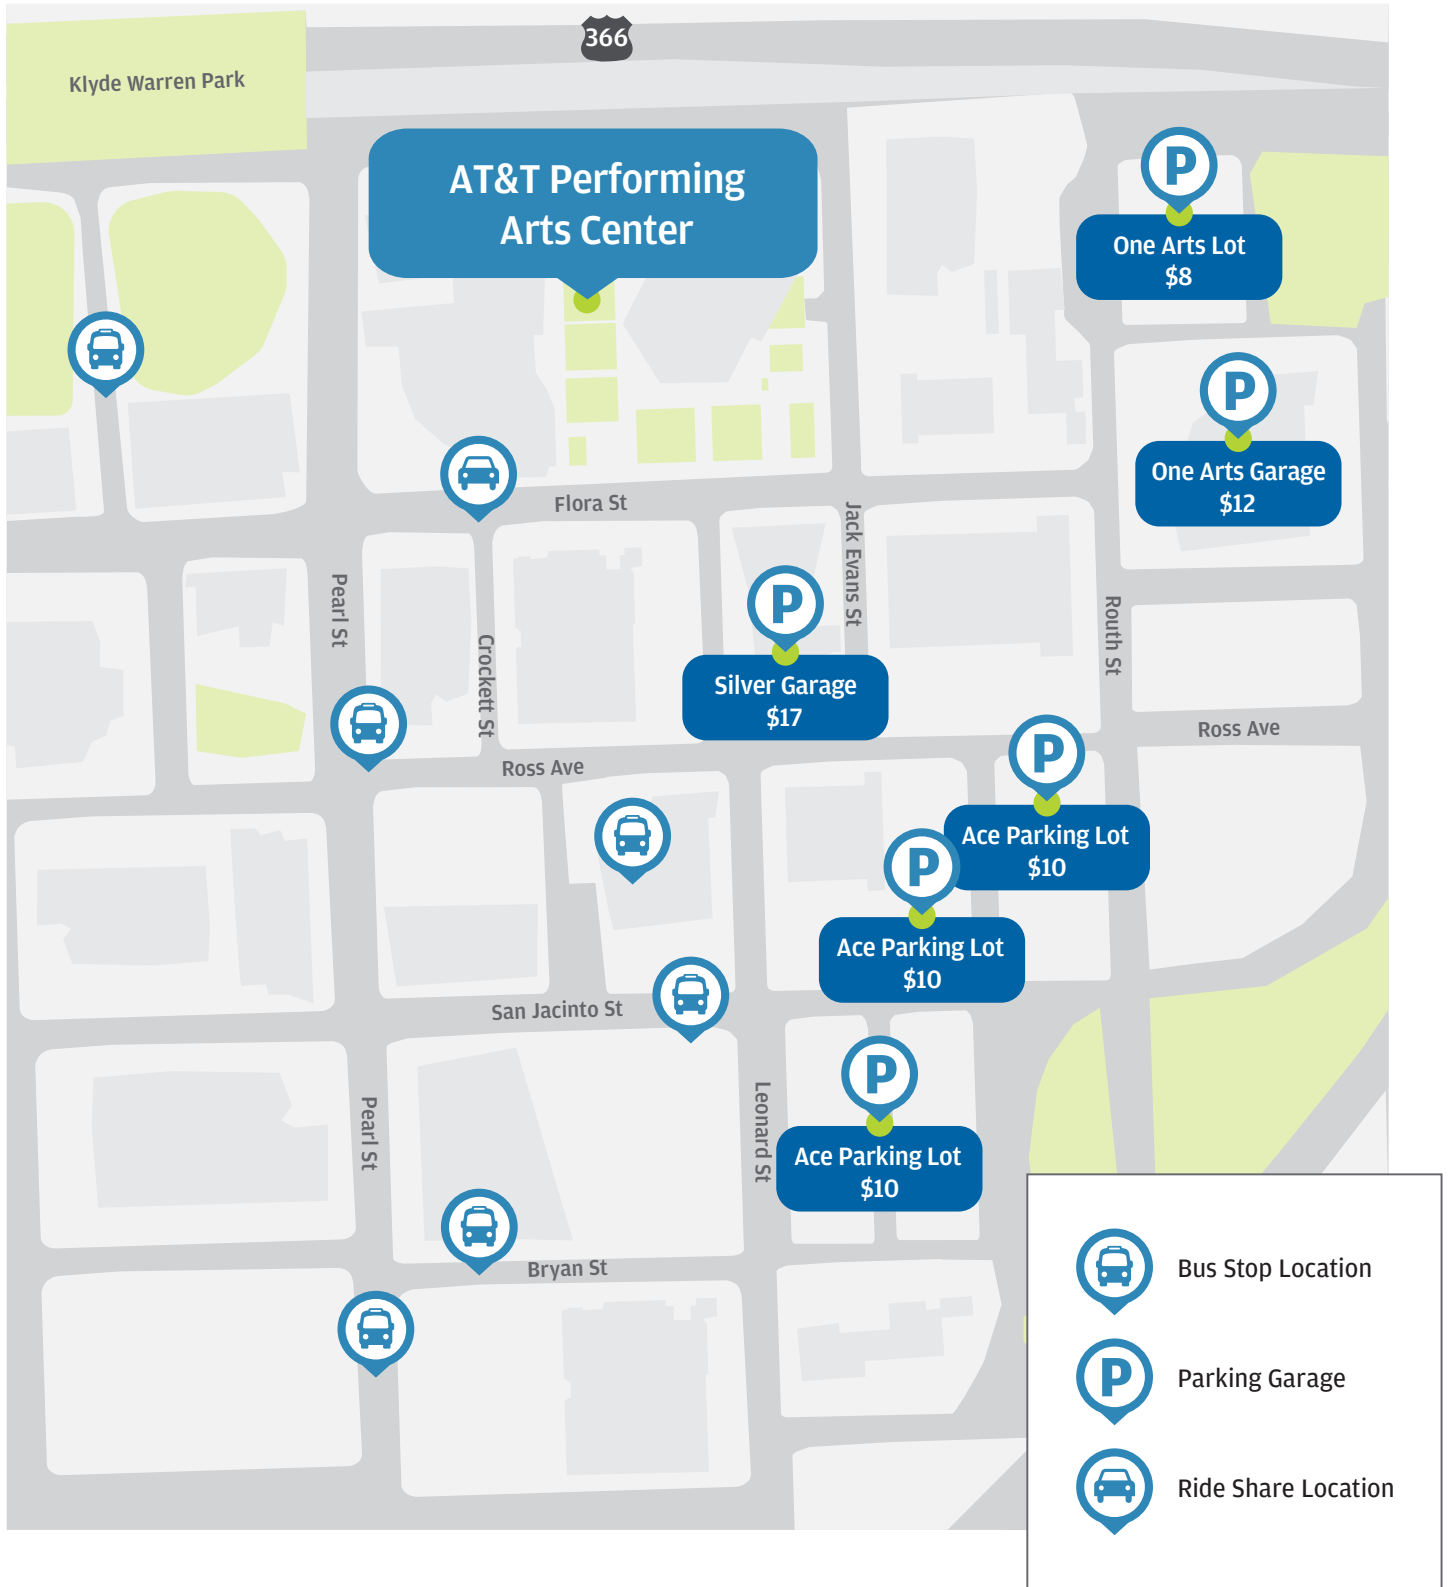

*Red Garage will not be available for public parking on event day

Dallas-Fort Worth Parking Map

Corporate Challenge and the Corporate Challenge logo are registered trademarks of JPMorgan Chase & Co. © 2024 JPMorgan Chase & Co. All rights reserved.